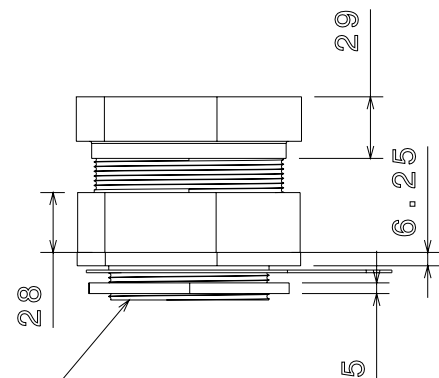

Supplied in individual kits

ADDITIONAL NOTES

Conforms to BS EN61386-1
Designed for internal & external applications
Kit comprises; 1 x gland c/w seal, 1 x shroud, 1 x tag and 1 x locknut

Isometric view

Top view

75mm Thread

Side view