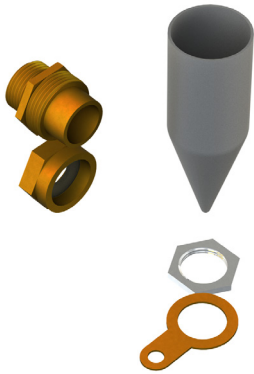

PRODUCT CODE: CW75
CABLE GLAND KIT

DESCRIPTION

75mm Cable Gland Kit

FINISH

Self Colour

MATERIAL

Brass

PACKAGING

Supplied in individual kits

ADDITIONAL NOTES

Conforms to BS EN61386-1
Designed for internal & external applications
Kit comprises; 1 x gland c/w seal, 1 x shroud, 1 x tag and 1 x locknut

Isometric view

Top view

75mm Thread

Side view