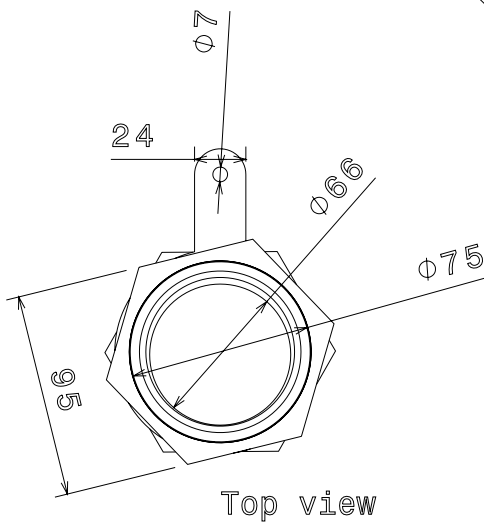

PRODUCT CODE: CW75
CABLE GLAND KIT

DESCRIPTION

75mm Cable Gland Kit

FINISH

Self Colour

MATERIAL

Brass

PACKAGING

Supplied in individual kits

ADDITIONAL NOTES

Conforms to BS EN61386-1
Designed for internal & external applications
Kit comprises; 1 x gland c/w seal, 1 x shroud, 1 x tag and 1 x locknut

Isometric view

Top view

75mm Thread

Side view